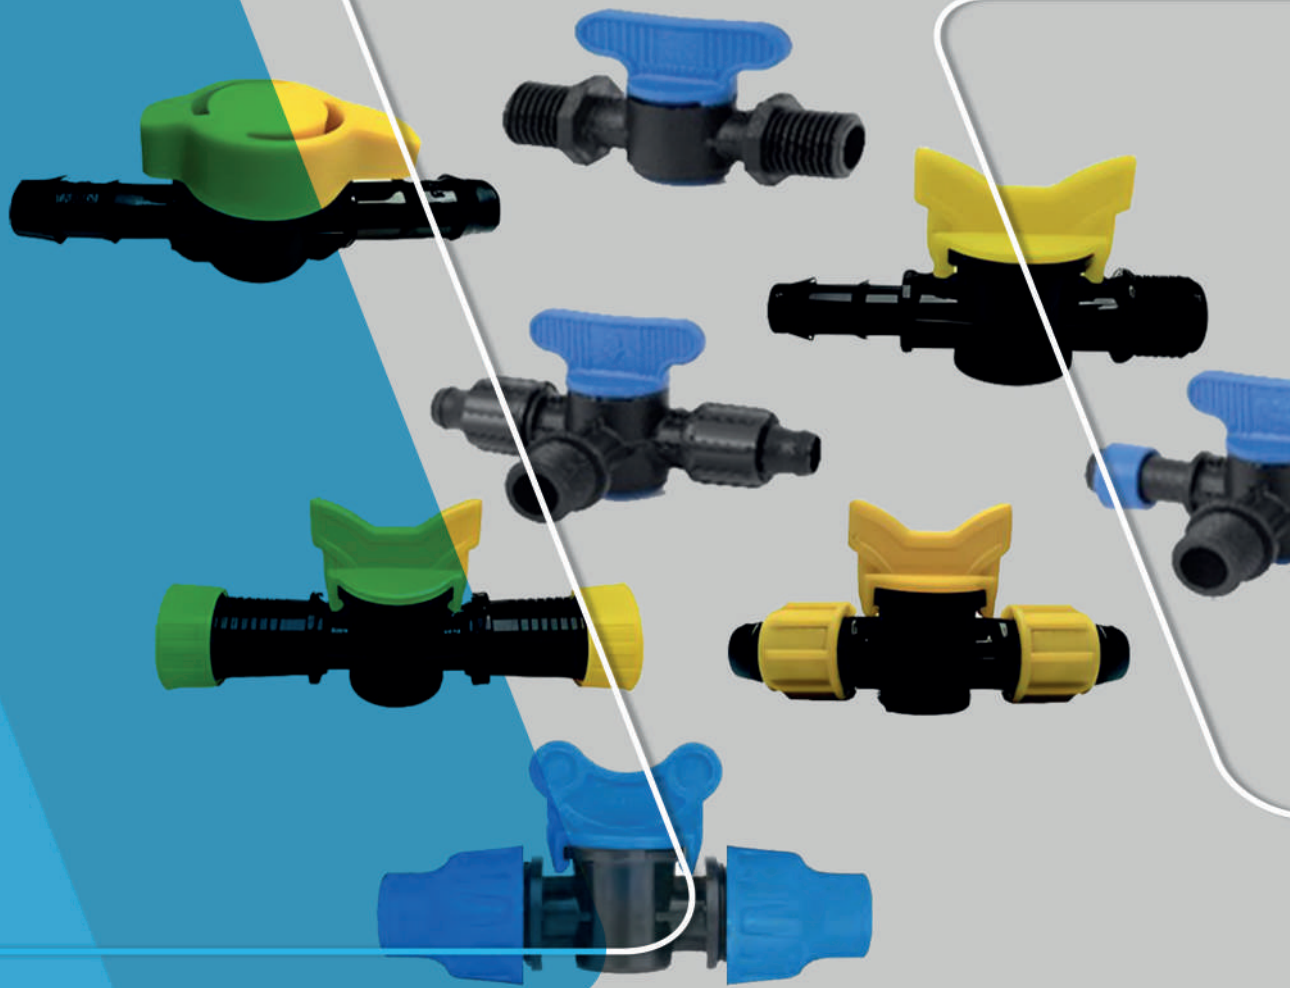

CASTANB

MINI VALVES

MINI VALVE DOVETAIL

Kod/Code:	Ölçü/Size (mm)	Ambalaj Adedi/ Packing Qty
MVD1616	16*16	400
MVD1620	16*20	350
MVD2020	20*20	350

MINI VALVE GASKET OUTLET AND DOVETAIL

Kod/Code:	Ölçü/Size (mm)	Ambalaj Adedi/ Packing Qty
MVGO1616	16*16	400
MVGO1620	16*20	350
MVGO2020	20*20	350

MINI VALVE WITH RING AND GASKET OUTLET

Kod/Code:	Ölçü/Size (mm)	Ambalaj Adedi/ Packing Qty
MVRG1617	16*17	400
MVRG2022	20*22	350
MVRG2025	20*25	350

MINI VALVE DOVETAIL MALE THREADED

Kod/Code:	Ölçü/Size (mm)	Ambalaj Adedi/ Packing Qty
MVMT1620	16*20	400
MVMT1625	16*25	400
MVMT2020	20*20	350
MVMT2025	20*25	350

MINI VALVE MALE THREADED WITH RING

Kod/Code:	Ölçü/Size (mm)	Ambalaj Adedi/ Packing Qty
MVMTR1720	17*20	400
MVMTR1725	17*25	400
MVMTR2022	20*22	350
MVMTR2225	22*25	350

MINI VALVE DOVETAIL

Kod/Code:	Ölçü/Size (mm)	Ambalaj Adedi/ Packing Qty
MVDF1616	16*16	400
MVDF2016	20*16	350
MVDF2020	20*20	350

MINI VALVE DOVETAIL MALE THREADED

Kod/Code:	Ölçü/Size (mm)	Ambalaj Adedi/ Packing Qty
MVMTF2025	20*25	350
MVMTF2525	25*25	350
MVMTF2032	20*32	300
MVMTF3225	32*25	250

MINI VALVE WITH RING AND GASKET OUTLET