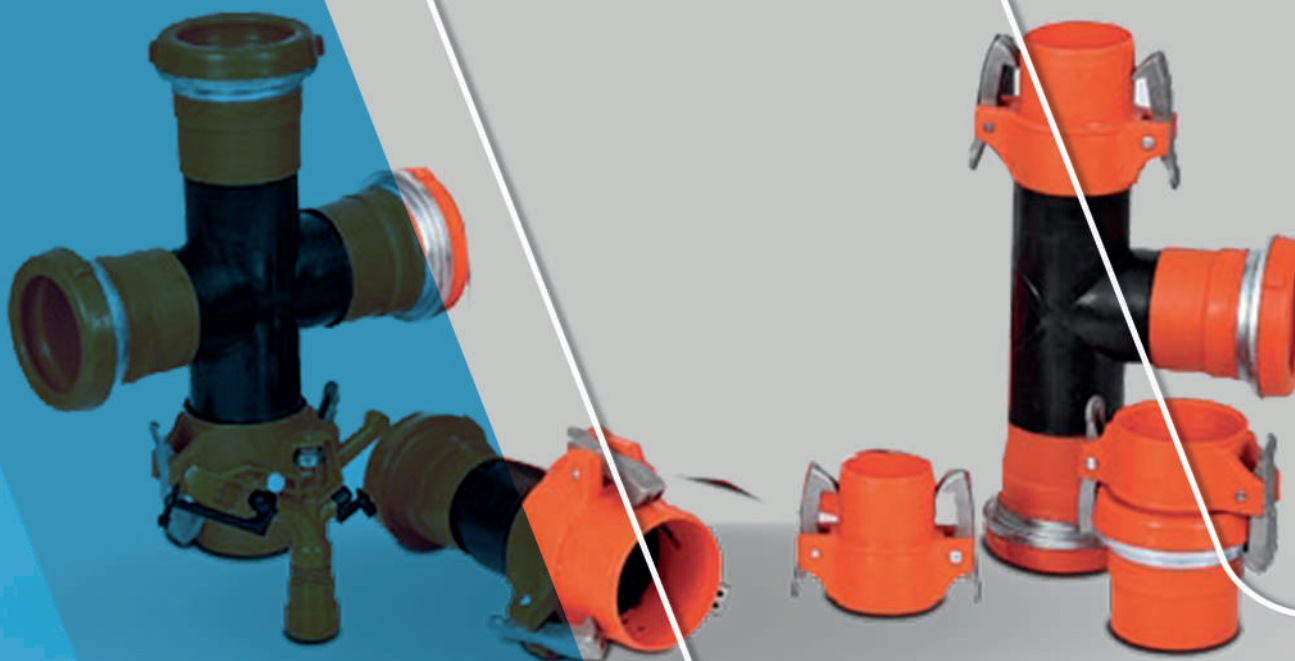

CASTANB

**SPRINKLER IRRIGATION
SYSTEM / PE FITTINGS
WITH LATCHES**

Kod/Code	Ölçü/Size (mm)	Ambalaj Adedi/ Packing Qty
CWL6363	63*63	20
CWL7563	75*63	15
CWL7575	75*75	10
CWL11075	90*75	10
CWL9090	90*90	10
CWL1175	110*75	7
CWL1190	110*90	7
CWL1111	110*110	7
CWL1275	125*75	7
CWL1290	125*90	5